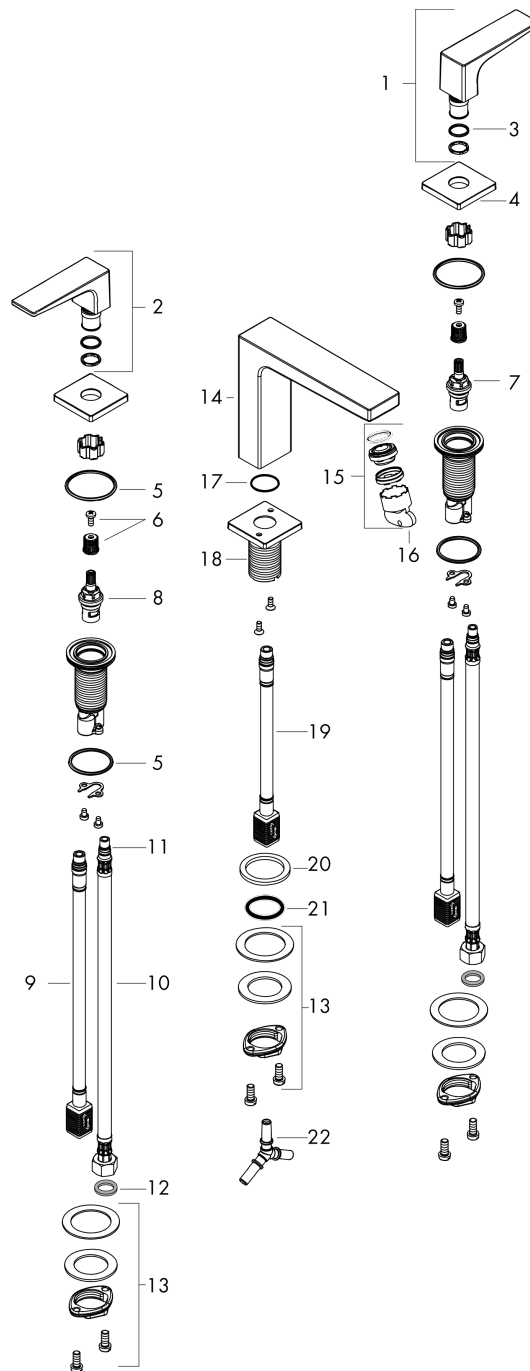

Metropol

3-hole basin mixer 110 with lever handles and push-open waste set

Surfaces: **Chrome** Article Number: **32514000**

Description

product features

- consists of: 3-hole basin mixer, waste set
- ComfortZone 110
- projection 132 mm
- maximum flow rate at 3 bar: 5 l/min
- ceramic valves hot/ cold 90°
- suitable for continuous flow water heaters
- push-open waste set G 1¼
- material waste set: metal
- connection type: G ¾ connections
- connection dimension: DN15

Technology

Product image

Scale drawing

Flowchart

Metropol
3-hole basin mixer 110 with lever handles and push-open waste set
 Surfaces: **Chrome** Article Number: **32514000**

Exploded Drawing

Year of production: >04/17

Metropol

3-hole basin mixer 110 with lever handles and push-open waste set

Surfaces: **Chrome** Article Number: **32514000**

Spare part list

Year of production: >04/17

Pos.	Description	Article Number	Price	PU
1	handle for cold water	92917000	-	1
2	handle for hot water	92916000	-	1
3	O-Ring 14x1,5	98201000	-	1
4	escutcheon	92915000	-	1
5	O-ring 33x2,5	92907000	-	1
6	handle fixing set	98932000	-	1
7	shut off unit left closing	95366000	-	1
8	shut off unit right closing	98817000	-	1
9	connection hose 400 mm M10x1	92914000	-	1
10	connection hose 450 mm M8x0,75 G3/8	97206000	-	1
11	O-ring 7x1,5	98422000	-	1
12	sealing set	95581000	-	1
13	fixing set (Ø 28)	92909000	-	1
14	spout 110 mm	93157000	-	1
15	aerator M24x1 (5 l/min)	92996000	-	1
16	service tool	95661000	-	1
17	O-ring 21x1,5	98219000	-	1
18	escutcheon for spout	92906000	-	1
19	connection hose 200 mm M10x1	92913000	-	1
20	flat seal	98749000	-	1
21	O-ring 26x4	92191000	-	1
22	hose connection angel	92905000	-	1
a	push-open waste set	50100000	-	1