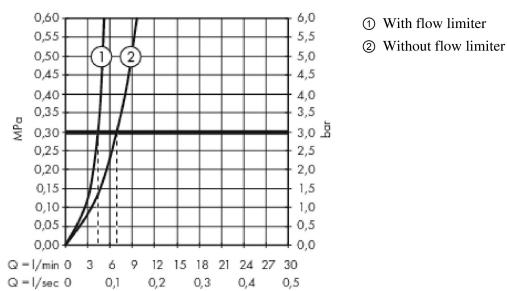

Metropol

3-hole basin mixer 110 with lever handles and push-open waste set

Surfaces: **Chrome** Article Number: **32514000**

Description

product features

- consists of: 3-hole basin mixer, waste set
- ComfortZone 110
- projection 132 mm
- maximum flow rate at 3 bar: 5 l/min
- ceramic valves hot/ cold 90°
- suitable for continuous flow water heaters
- push-open waste set G 1¼
- material waste set: metal
- connection type: G ¾ connections
- connection dimension: DN15

Technology

Product image

Scale drawing

Flowchart

Metropol
3-hole basin mixer 110 with lever handles and push-open waste set
 Surfaces: **Chrome** Article Number: **32514000**

Exploded Drawing

Year of production: >04/17

Metropol

3-hole basin mixer 110 with lever handles and push-open waste set

Surfaces: **Chrome** Article Number: **32514000**

Spare part list

Year of production: >04/17

Pos.	Description	Article Number	Price	PU
1	handle for cold water	92917000	-	1
2	handle for hot water	92916000	-	1
3	O-Ring 14x1,5	98201000	-	1
4	escutcheon	92915000	-	1
5	O-ring 33x2,5	92907000	-	1
6	handle fixing set	98932000	-	1
7	shut off unit left closing	95366000	-	1
8	shut off unit right closing	98817000	-	1
9	connection hose 400 mm M10x1	92914000	-	1
10	connection hose 450 mm M8x0,75 G3/8	97206000	-	1
11	O-ring 7x1,5	98422000	-	1
12	sealing set	95581000	-	1
13	fixing set (Ø 28)	92909000	-	1
14	spout 110 mm	93157000	-	1
15	aerator M24x1 (5 l/min)	92996000	-	1
16	service tool	95661000	-	1
17	O-ring 21x1,5	98219000	-	1
18	escutcheon for spout	92906000	-	1
19	connection hose 200 mm M10x1	92913000	-	1
20	flat seal	98749000	-	1
21	O-ring 26x4	92191000	-	1
22	hose connection angel	92905000	-	1
a	push-open waste set	50100000	-	1