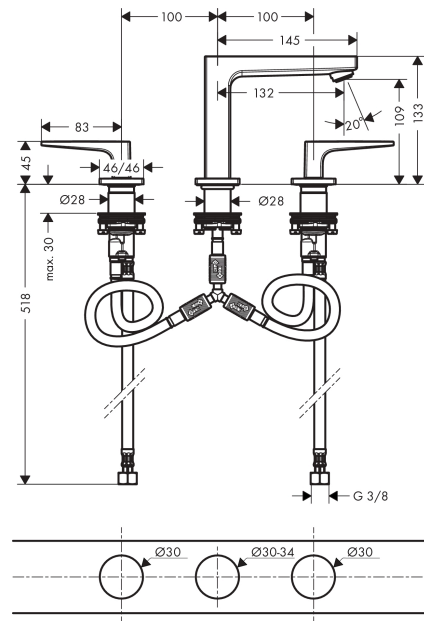

Metropol

3-hole basin mixer 110 with lever handles and push-open waste set

Surfaces: **Chrome** Article Number: **32514000**

Description

product features

- consists of: 3-hole basin mixer, waste set
- ComfortZone 110
- projection 132 mm
- maximum flow rate at 3 bar: 5 l/min
- ceramic valves hot/ cold 90°
- suitable for continuous flow water heaters
- push-open waste set G 1¼
- material waste set: metal
- connection type: G ¾ connections
- connection dimension: DN15

Technology

Product image

Scale drawing

Flowchart

Metropol
3-hole basin mixer 110 with lever handles and push-open waste set
 Surfaces: **Chrome** Article Number: **32514000**

Exploded Drawing

Year of production: >04/17

Metropol

3-hole basin mixer 110 with lever handles and push-open waste set

Surfaces: **Chrome** Article Number: **32514000**

Spare part list

Year of production: >04/17

Pos.	Description	Article Number	Price	PU
1	handle for cold water	92917000	-	1
2	handle for hot water	92916000	-	1
3	O-Ring 14x1,5	98201000	-	1
4	escutcheon	92915000	-	1
5	O-ring 33x2,5	92907000	-	1
6	handle fixing set	98932000	-	1
7	shut off unit left closing	95366000	-	1
8	shut off unit right closing	98817000	-	1
9	connection hose 400 mm M10x1	92914000	-	1
10	connection hose 450 mm M8x0,75 G3/8	97206000	-	1
11	O-ring 7x1,5	98422000	-	1
12	sealing set	95581000	-	1
13	fixing set (Ø 28)	92909000	-	1
14	spout 110 mm	93157000	-	1
15	aerator M24x1 (5 l/min)	92996000	-	1
16	service tool	95661000	-	1
17	O-ring 21x1,5	98219000	-	1
18	escutcheon for spout	92906000	-	1
19	connection hose 200 mm M10x1	92913000	-	1
20	flat seal	98749000	-	1
21	O-ring 26x4	92191000	-	1
22	hose connection angel	92905000	-	1
a	push-open waste set	50100000	-	1